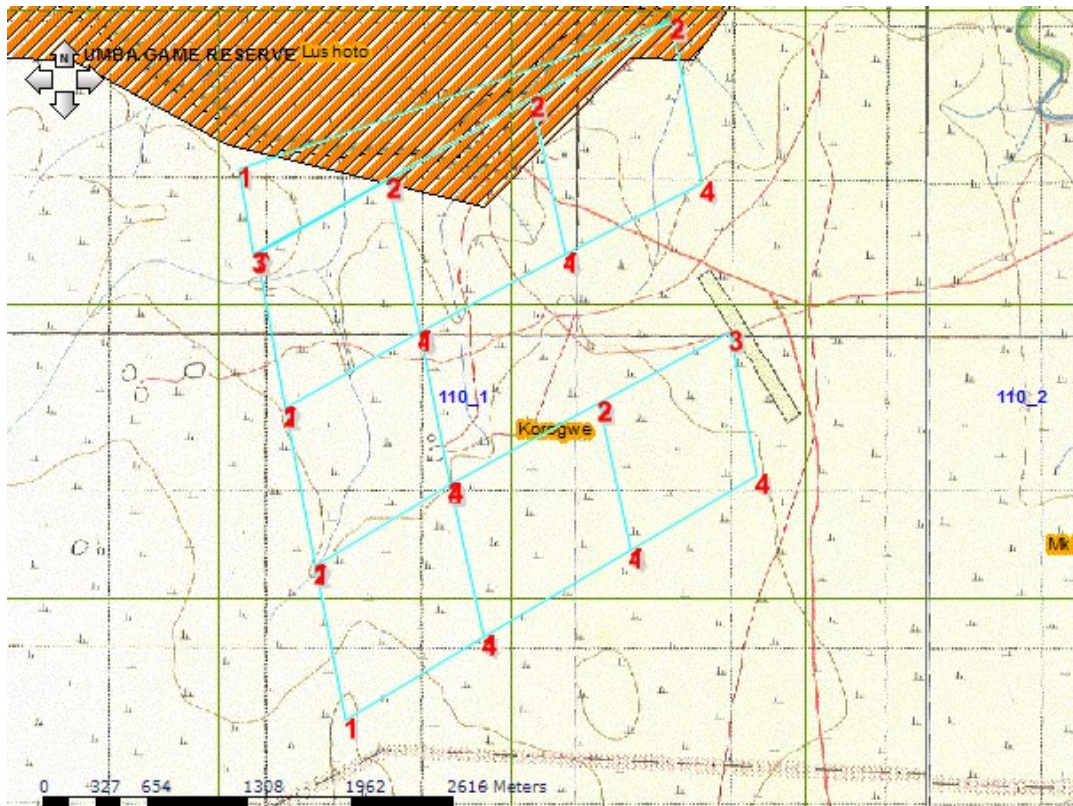

GOVERNMENT NOTICE NO. 423 published on 17/6/2022

THE MINING ACT,
(CAP.123)

NOTICE

(Made under section 15(1))

THE MINING (DESIGNATION OF UMBA AREAS, TANGA) NOTICE, 2022

Citation 1. This Notice may be cited as the Mining
(Designation of Umba Areas, Tanga) Notice, 2022.

Designated area 2. The areas specified in the Schedule to this Notice is
designated for the purpose of inviting applications by tender
for prospecting licences..

SCHEDULE

(Made under paragraph 2)

UMBA AREAS